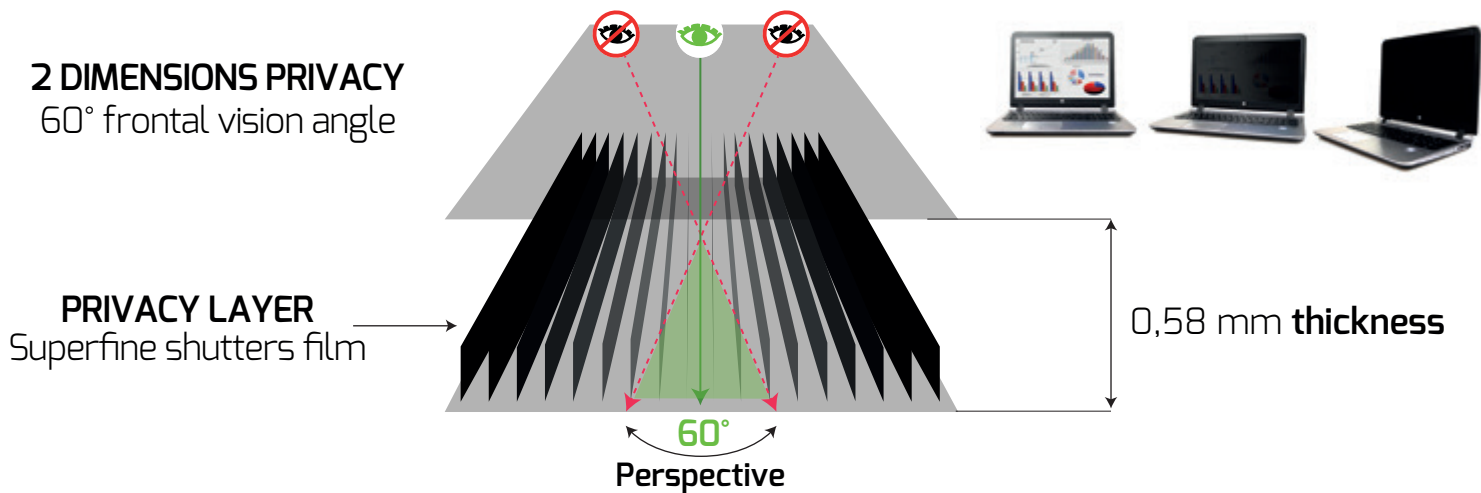

PRODUCT STRUCTURE

Reinforced resistance	•	50 µm	PE Protection Film Protection	•	Augmente la résistance
Impactproof	•	50 µm	Film (PET)	•	Anti-chocs
Visibility improved	•	127 µm	AG (Anti-Glare) Coating on PET	•	Améliore la visibilité
Optical comfort & protection	•	10 µm	Blue Light Cut Layer	•	Protège et améliore le confort visuel
Vision clarity	•	10 µm	Optical PSA	•	Réhausse la clarté de la vision
Lateral privacy	•	300 µm	Privacy Layer	•	Installe la confidentialité latérale
Solidity	•	3 µm	Hard Coating Layer	•	Amplifie la solidité
Impactproof	•	50 µm	Protection Film (PET)	•	Anti-chocs

PRIVACY FILTER TECHNOLOGY

GENERAL PROPERTY

Property	Test Item	Test Method	Requirement	Result
Appearance	Rainbow / Particle	Human-Eye	No Visible (Coated Surface)	Good
	Transmittance	JIS K 7105	≥ 50%	67.1
Optical Property	Haze Viewing	JIS K 7105	20 ± 10	23.2
	Angle	CNF Method	≤ 30 Deg	29
Physical Property	Pencil	JIS K 5600	≥2H	2H
	Hardness	Cross Hatch	100/100	100
	Adhesiveness	Test		

** The table above shows typical test results and does not guarantee material value. **
Viewing angle is the angle at the half of Peak brightness in dark room.