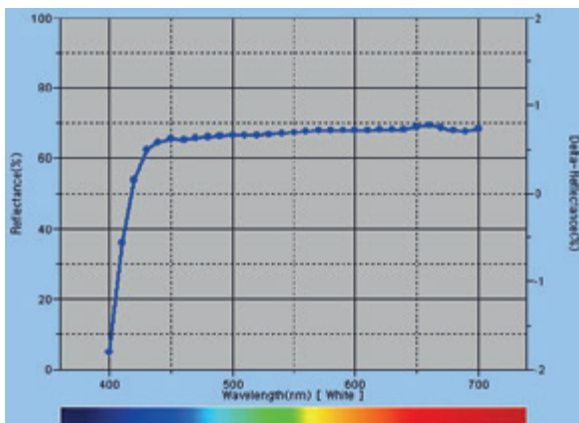

PRIVACY FILTER TECHNOLOGY

GENERAL PROPERTY

Property	Test Item	Test Method	Requirement	Result
Appearance	Rainbow / Particle	Human-Eye	No Visible (Coated Surface)	Good
	Transmittance	JIS K 7105	≥ 50%	67.1
Optical Property	Haze Viewing	JIS K 7105	20 ± 10	23.2
	Angle	CNF Method	≤ 30 Deg	29
Physical Property	Pencil	JIS K 5600	≥2H	2H
	Hardness	Cross Hatch	100/100	100
	Adhesiveness	Test		

** The table above shows typical test results and does not guarantee material value. **
Viewing angle is the angle at the half of Peak brightness in dark room.

	Data	Remark
Color Property	Y	45.86
	x/y	0.314/ 0.332
	L*	73.45
Blue Cut Performance	a*/b*	-3.62/1.5
	@400nm	1.2 %
	@350nm	4.1 %
	Avg. Cut Ratio (%)	81.1 %