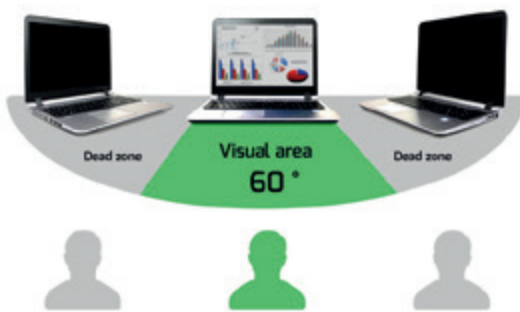

2 ways lateral privacy : 60° vision angle
Protection latérale 2 côtés : angle de vision de 60°